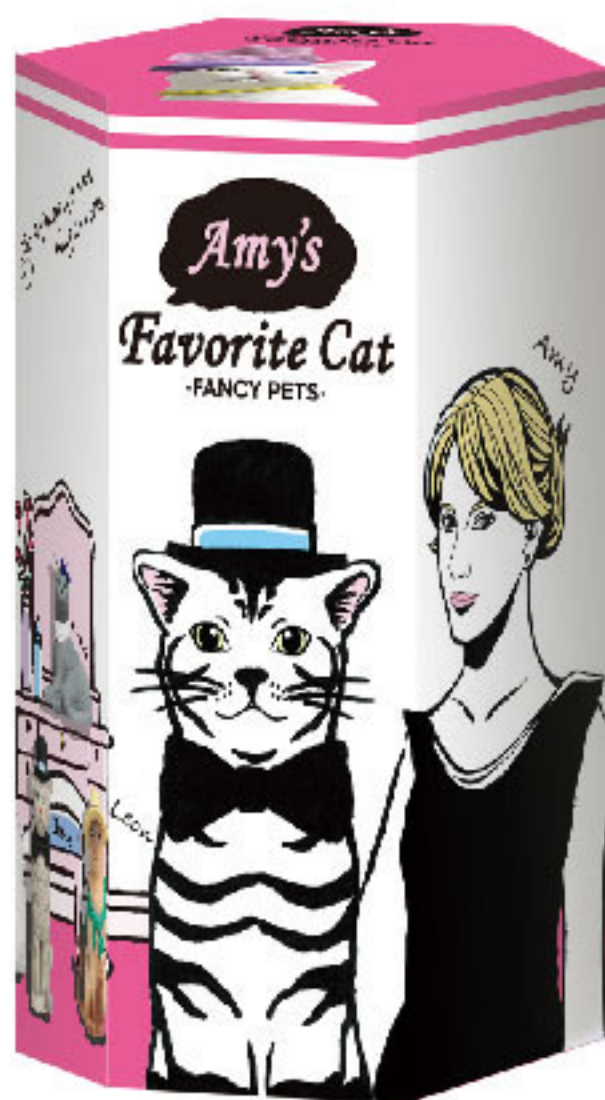

Adele ♀
◆Turkish Angora◆
Charlie's partner. Always elegant and graceful.
Fashion Point
Head piece / Necklace

Luna ♀
◆Russian Blue◆
Shy and quiet. Secretly loves Leon.
Fashion Point
Bow headband / Lace collar

Leon ♂
◆Siamese◆
Acts cool and seems disinterested but is actually the most affectionate.
Fashion Point
Panama hat / Cardigan

Jasper ♂
◆Bombay◆
Kind-hearted but can be a little over sensitive. Loves hanging out with Coco.
Fashion Point
Hunting cap / Collar / Tie

Coco ♀
◆Somali◆
Loves being spoiled and likes having fun. Also loves to dress up in different outfits.
Fashion Point
Beret / Scarf

Amy's Favorite Cat

-FANCY PETS-

6 Kinds + Secret

Package

Display Box

A6 Size POP

A6 size POP comes printed on the display box packaging.
Detach from display package to use for promotional purposes.

Amy's Favorite Cat -FANCY PETS- Specification

Weight	Approx. 20g (Approx. 30g with package)
Product Material	ATBC-PVC
Package Material	Paper
Product Size	Approx. W20~45×H31~63/mm
Package Size	Approx. W60×H80×D52/mm
Variation	6Kinds + 1Secret
Inner Box Size	Approx. W244×H85×D160/mm 1Box = 12pcs
Outer Carton Size	Approx. W496×H188×D488/mm 1Box(12pcs)×12Box = 144pcs