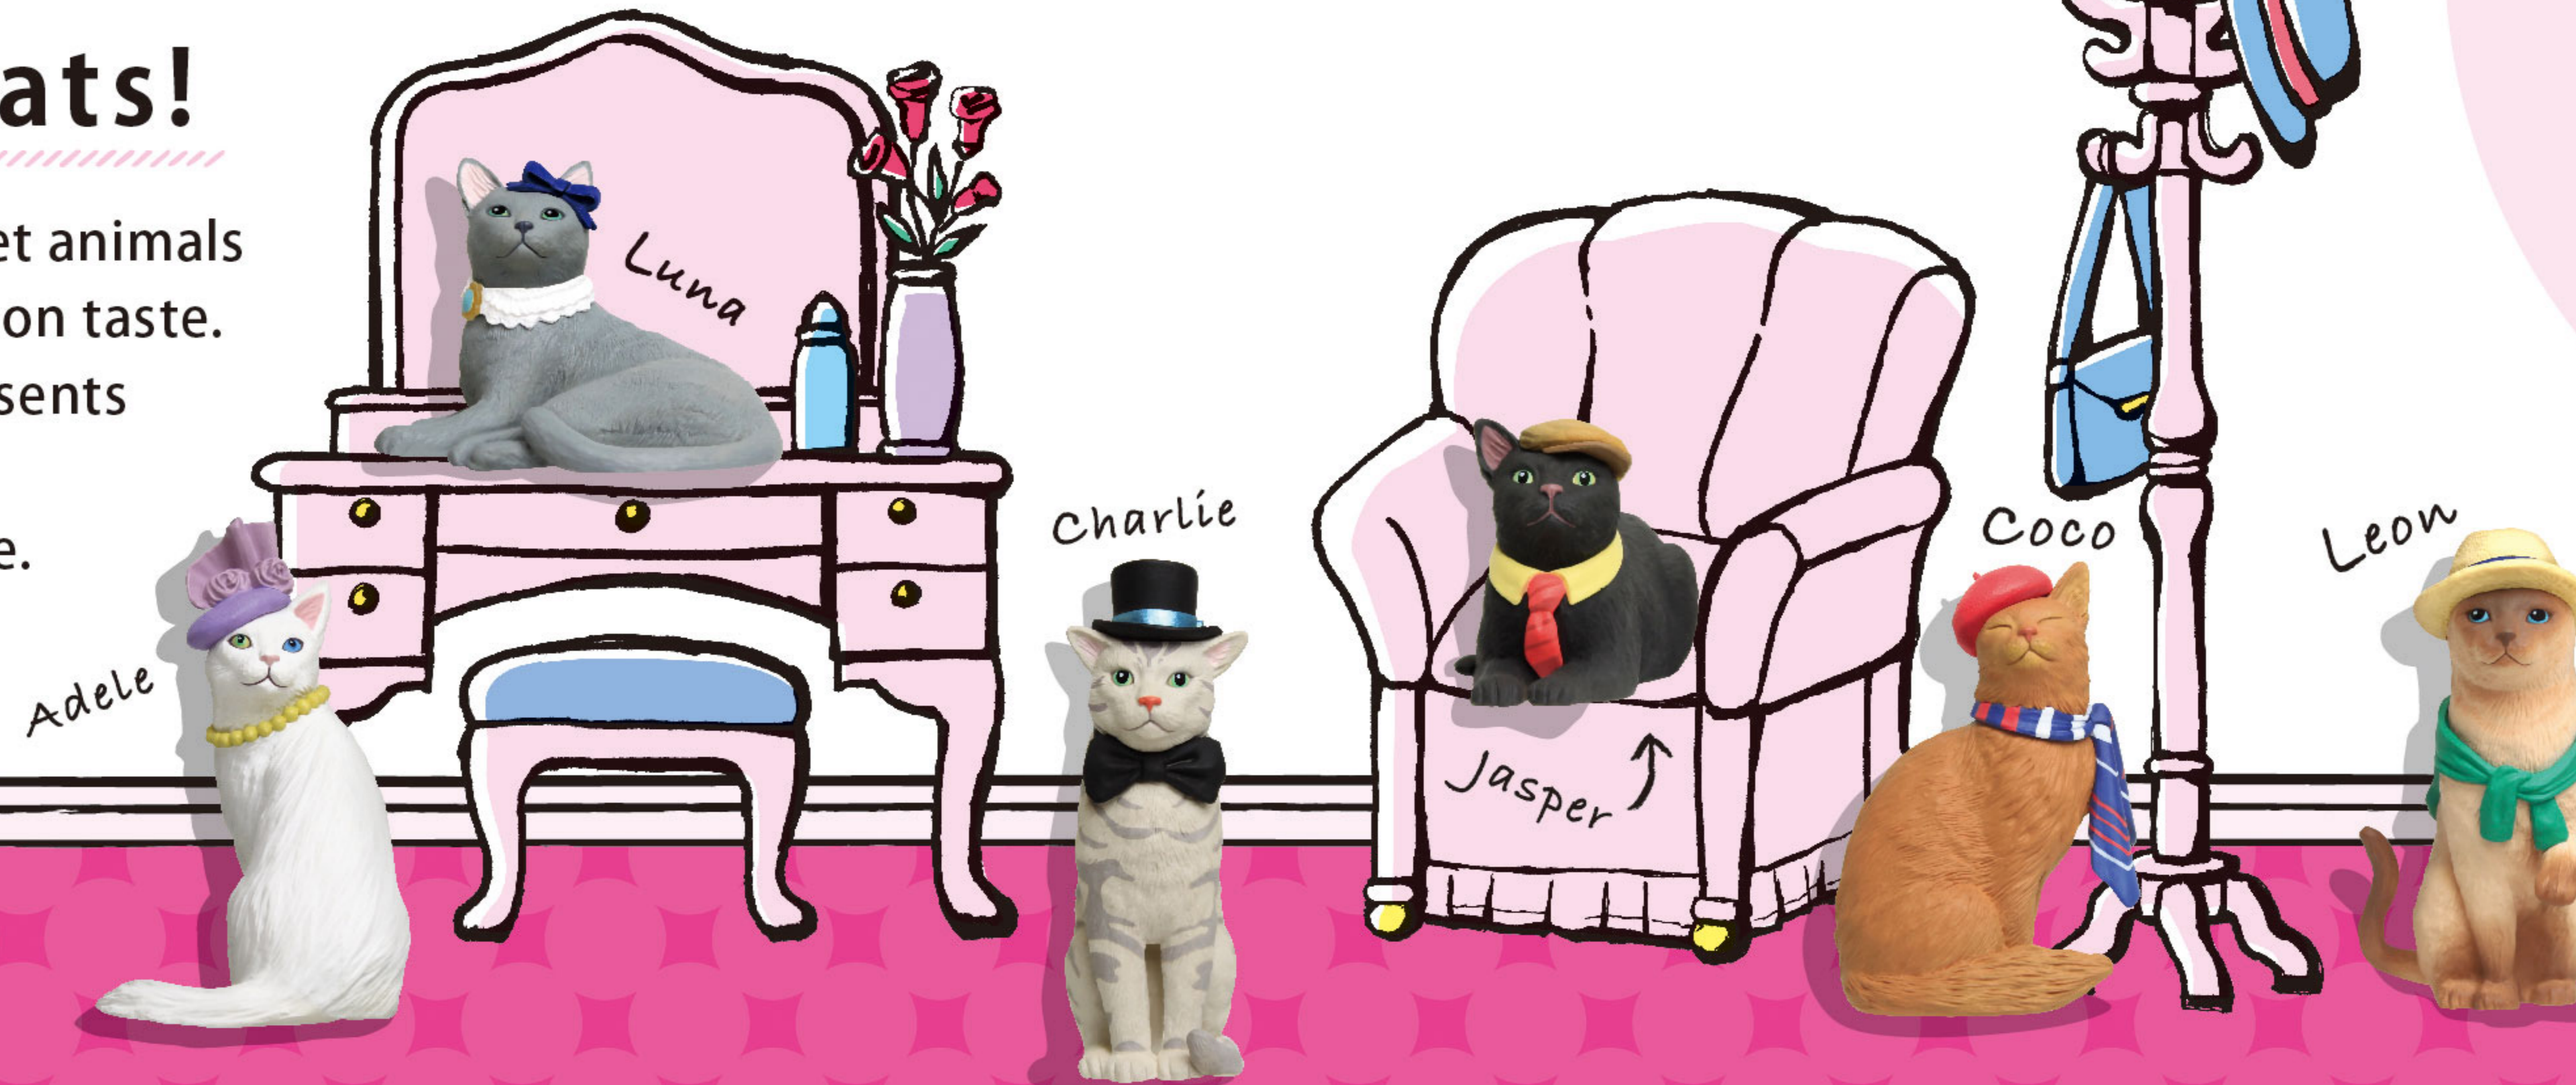

-FANCY PETS- is a series of cute pet animals coordinated to their owner's fashion taste. In this series, fashionista Amy presents her adorable cats dressed in her favorite classic vintage style.

I love spending time with my cats!

Adele ♀
◆Turkish Angora◆
Charlie's partner. Always elegant and graceful.
Fashion Point
Head piece / Necklace

Luna ♀
◆Russian Blue◆
Shy and quiet. Secretly loves Leon.
Fashion Point
Bow headband / Lace collar

Leon ♂
◆Siamese◆
Acts cool and seems disinterested but is actually the most affectionate.
Fashion Point
Panama hat / Cardigan

Jasper ♂
◆Bombay◆
Kind-hearted but can be a little over sensitive. Loves hanging out with Coco.
Fashion Point
Hunting cap / Collar / Tie

A6 size POP comes printed on the display box packaging.
Detach from display package to use for promotional purposes.

Amy's Favorite Cat -FANCY PETS- Specification

Weight	Approx. 20g (Approx. 30g with package)
Product Material	ATBC-PVC
Package Material	Paper
Product Size	Approx. W20~45×H31~63/mm
Package Size	Approx. W60×H80×D52/mm
Variation	6Kinds + 1Secret
Inner Box Size	Approx. W244×H85×D160/mm 1Box = 12pcs
Outer Carton Size	Approx. W496×H188×D488/mm 1Box(12pcs)×12Box = 144pcs